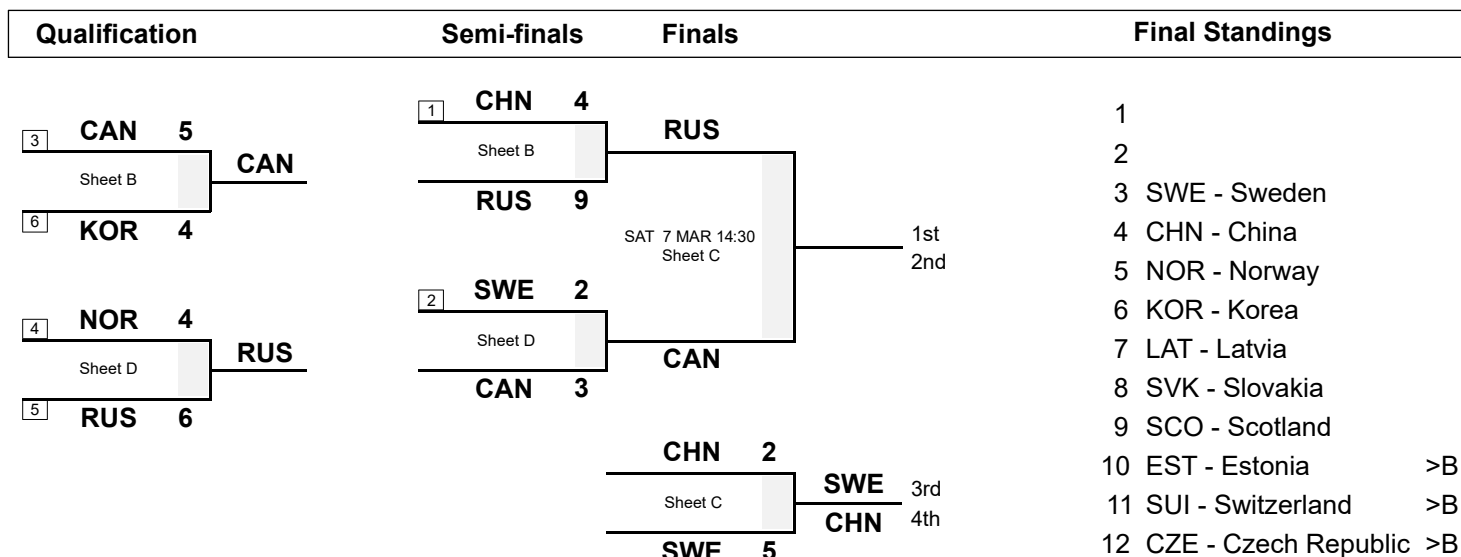

SAT 7 MAR 2020
Start Time 10:00

Bronze Medal Game

Session Results and Standings

Sheet	Game	Team	LSFE	1	2	3	4	5	6	7	8	Extra Ends	Total
C	13	CHN - China	*	0	0	1	0	0	0	1	0		2
	13	SWE - Sweden		0	0	0	0	0	1	0	1	3	5

Play-offs Bracket

The teams ranked 1st and 2nd get a bye to the semi-finals.
The teams ranked 3rd to 6th play in qualification games (3 v 6 and 4 v 5). The winners of those qualification games advance to the semi-finals, with the 1st ranked team playing the lowest ranked winner and the 2nd ranked team playing the other team.

Legend:
>B To B-Division
LSFE(*) Last Stone First End